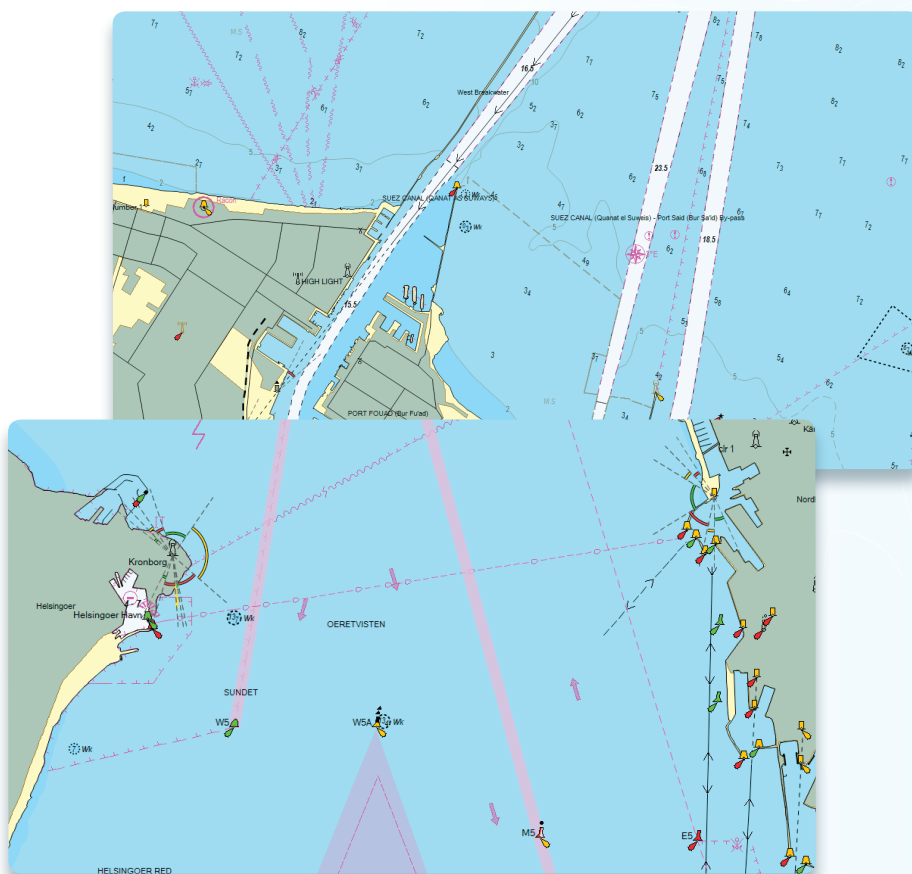

C-MAP Nautical WebCharts

Flexibility

The service can also be integrated with almost any online mapping engine or collaboration system requiring geographical and marine navigational views.

For more advanced users, C-MAP provides a software development kit (SDK) that allows providers of mapping applications and marine services to build their own pre-tiled or tile-on-demand solutions.

Examples of charts, and how they will appear on screen.

Chart Coverage

The chart database used to generate C-MAP Nautical WebCharts provides worldwide coverage in different scales, divided into several levels.

Product support

For product support, please contact:
technical.marine@c-map.com
or call +47 51 46 47 52

For prices, terms and conditions:
info.marine@c-map.com

For more information

Visit us on the Web at:

c-map.com/commercial

E-mail: info.marine@c-map.com

Or call us at:

+ 47 51 46 47 00